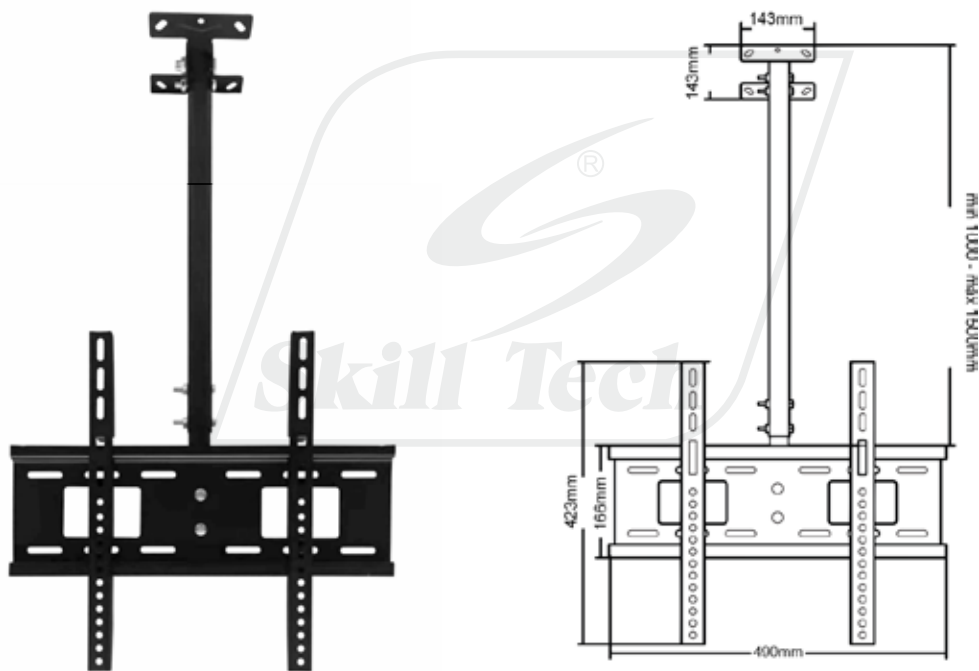

SH CB03 TV Ceiling Mount

For most 20" - 65"

Screen Size
20" - 65"

VESA Compatible
400x400

Profile to ceiling
1000-1500mm

Weight Capacity
30 Kg

Tilt Range
+15 ~ -5